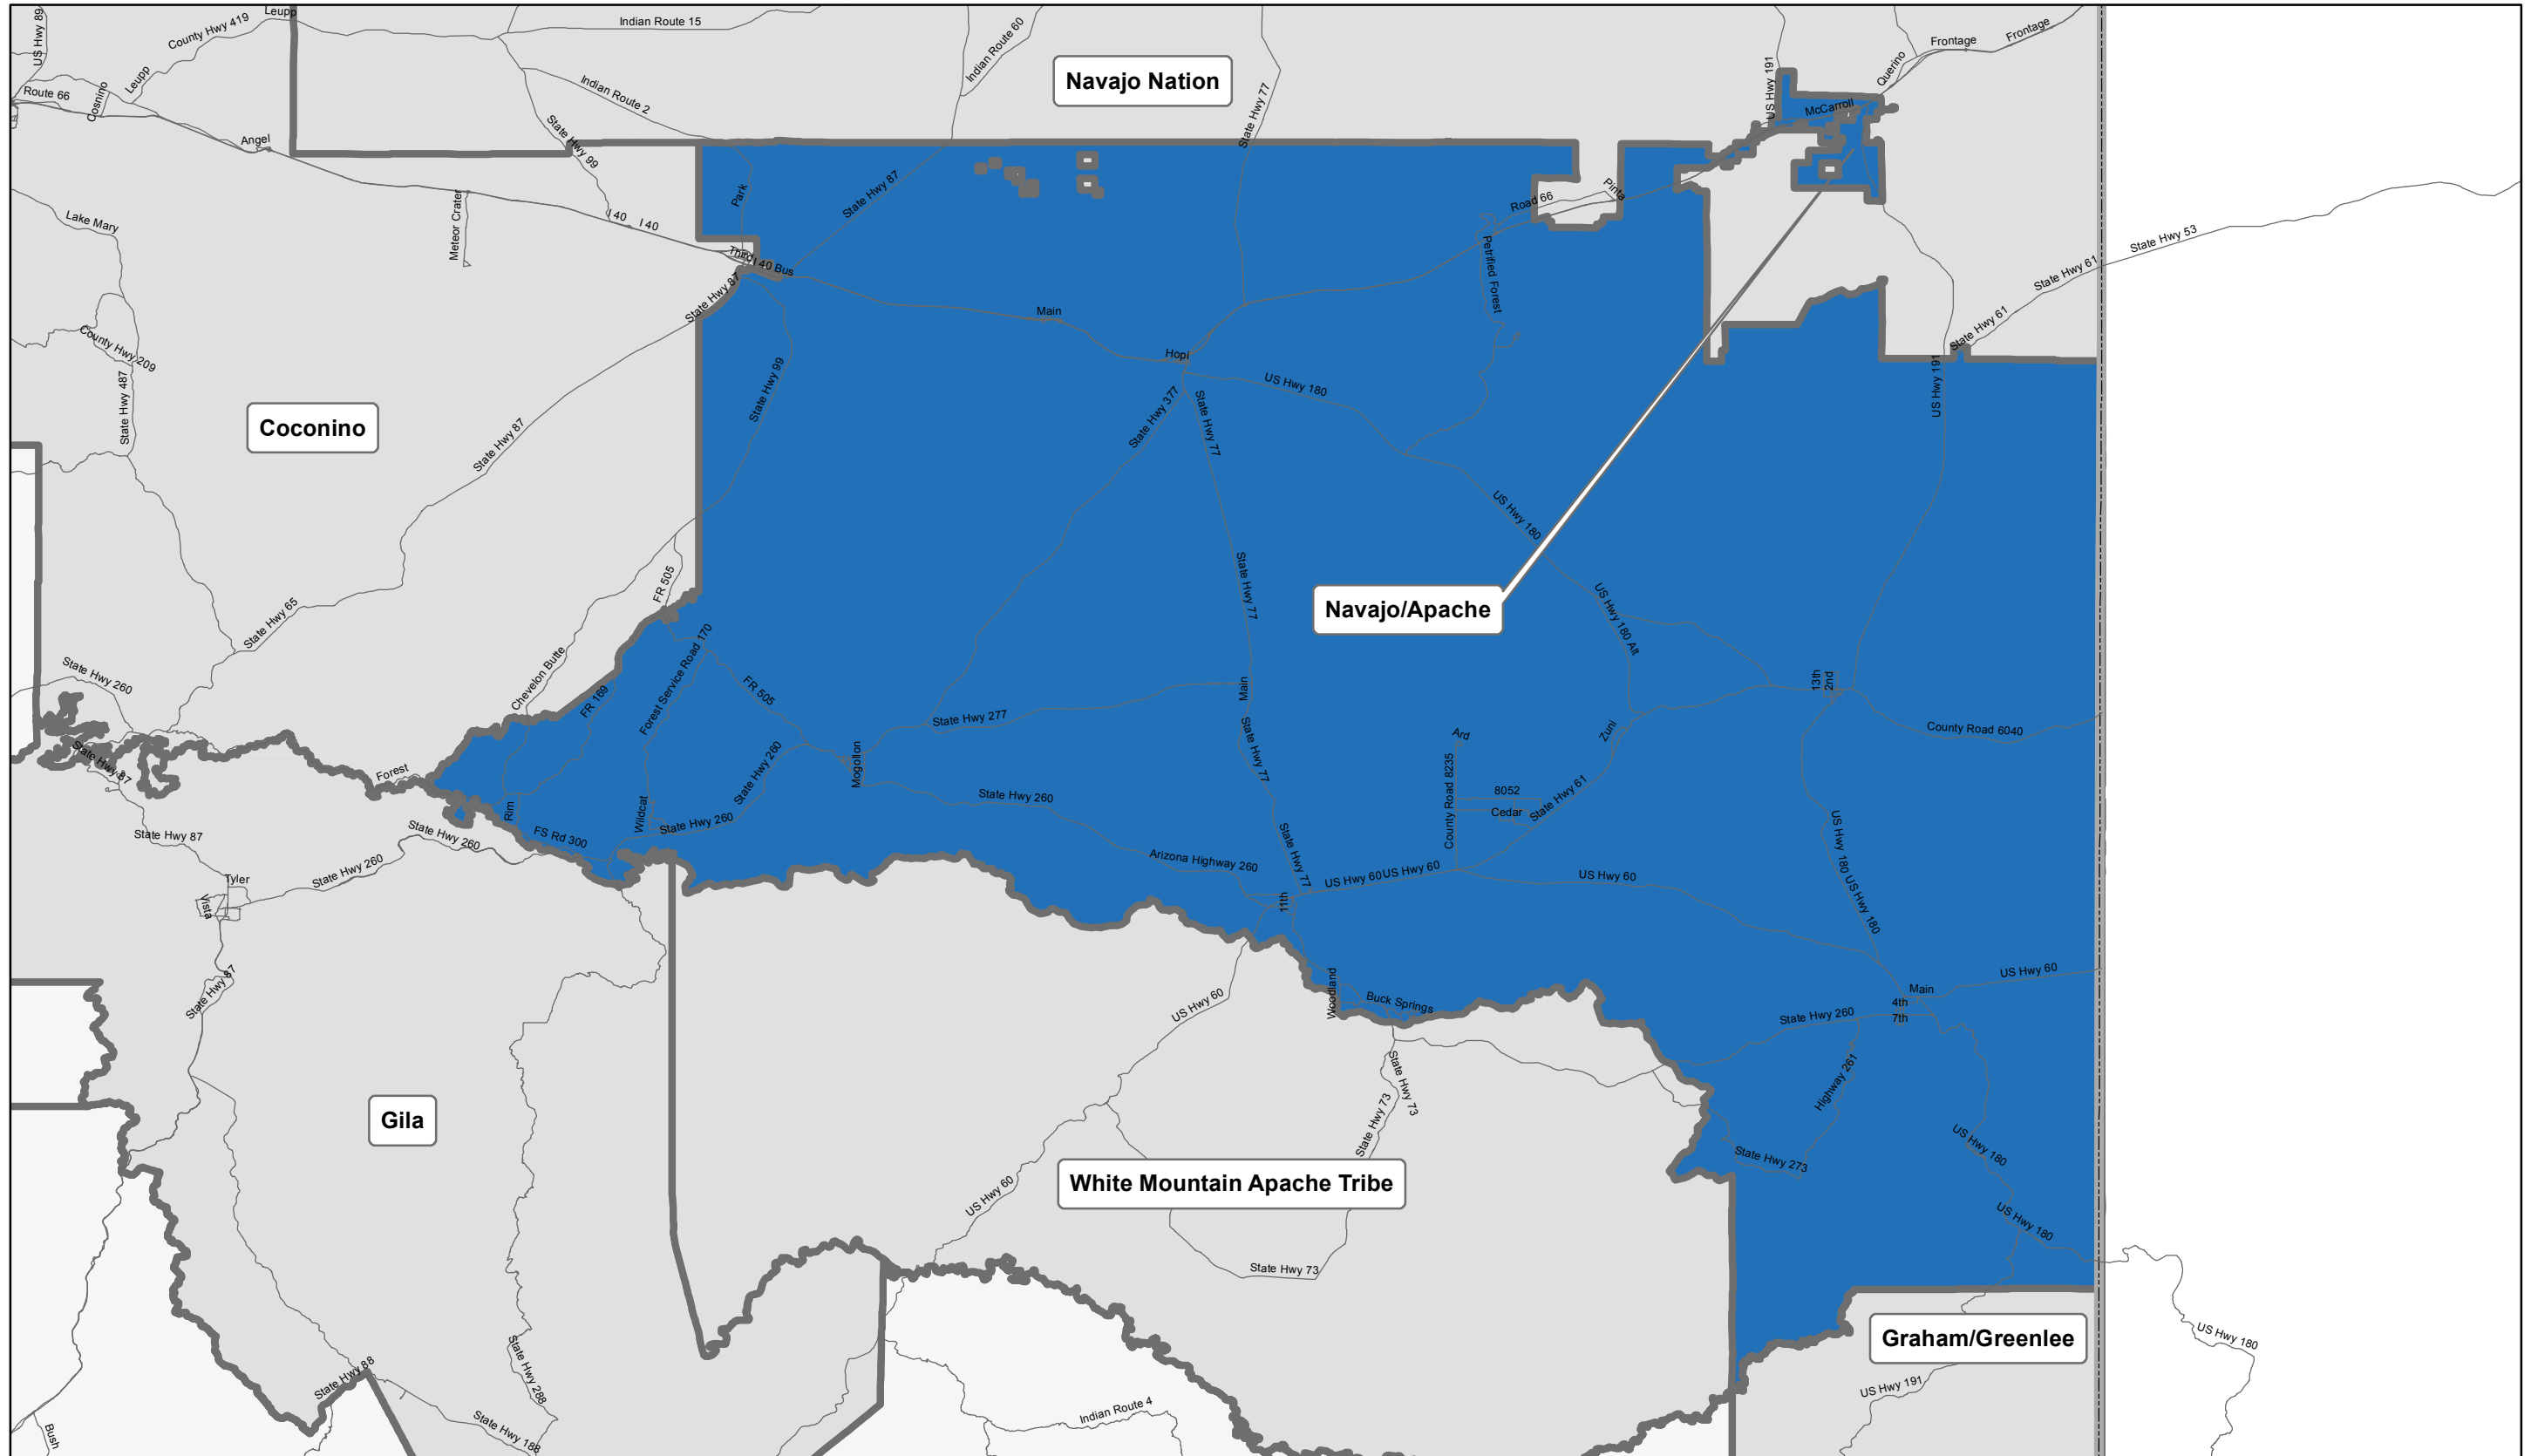

# Navajo/Apache Regional Partnership Council

## Boundary Map

Navajo/Apache Regional Partnership Council provides services in Navajo and Apache counties including the Zuni Reservation. The regional area also includes the unincorporated community of Forest Lakes. The region does not include the city of Winslow or the following tribal lands: Fort Apache Indian Reservation, the Navajo Nation or the Hopi Tribe Reservation.

First Things First Regional Boundary as of July 1, 2014 (FY2015)