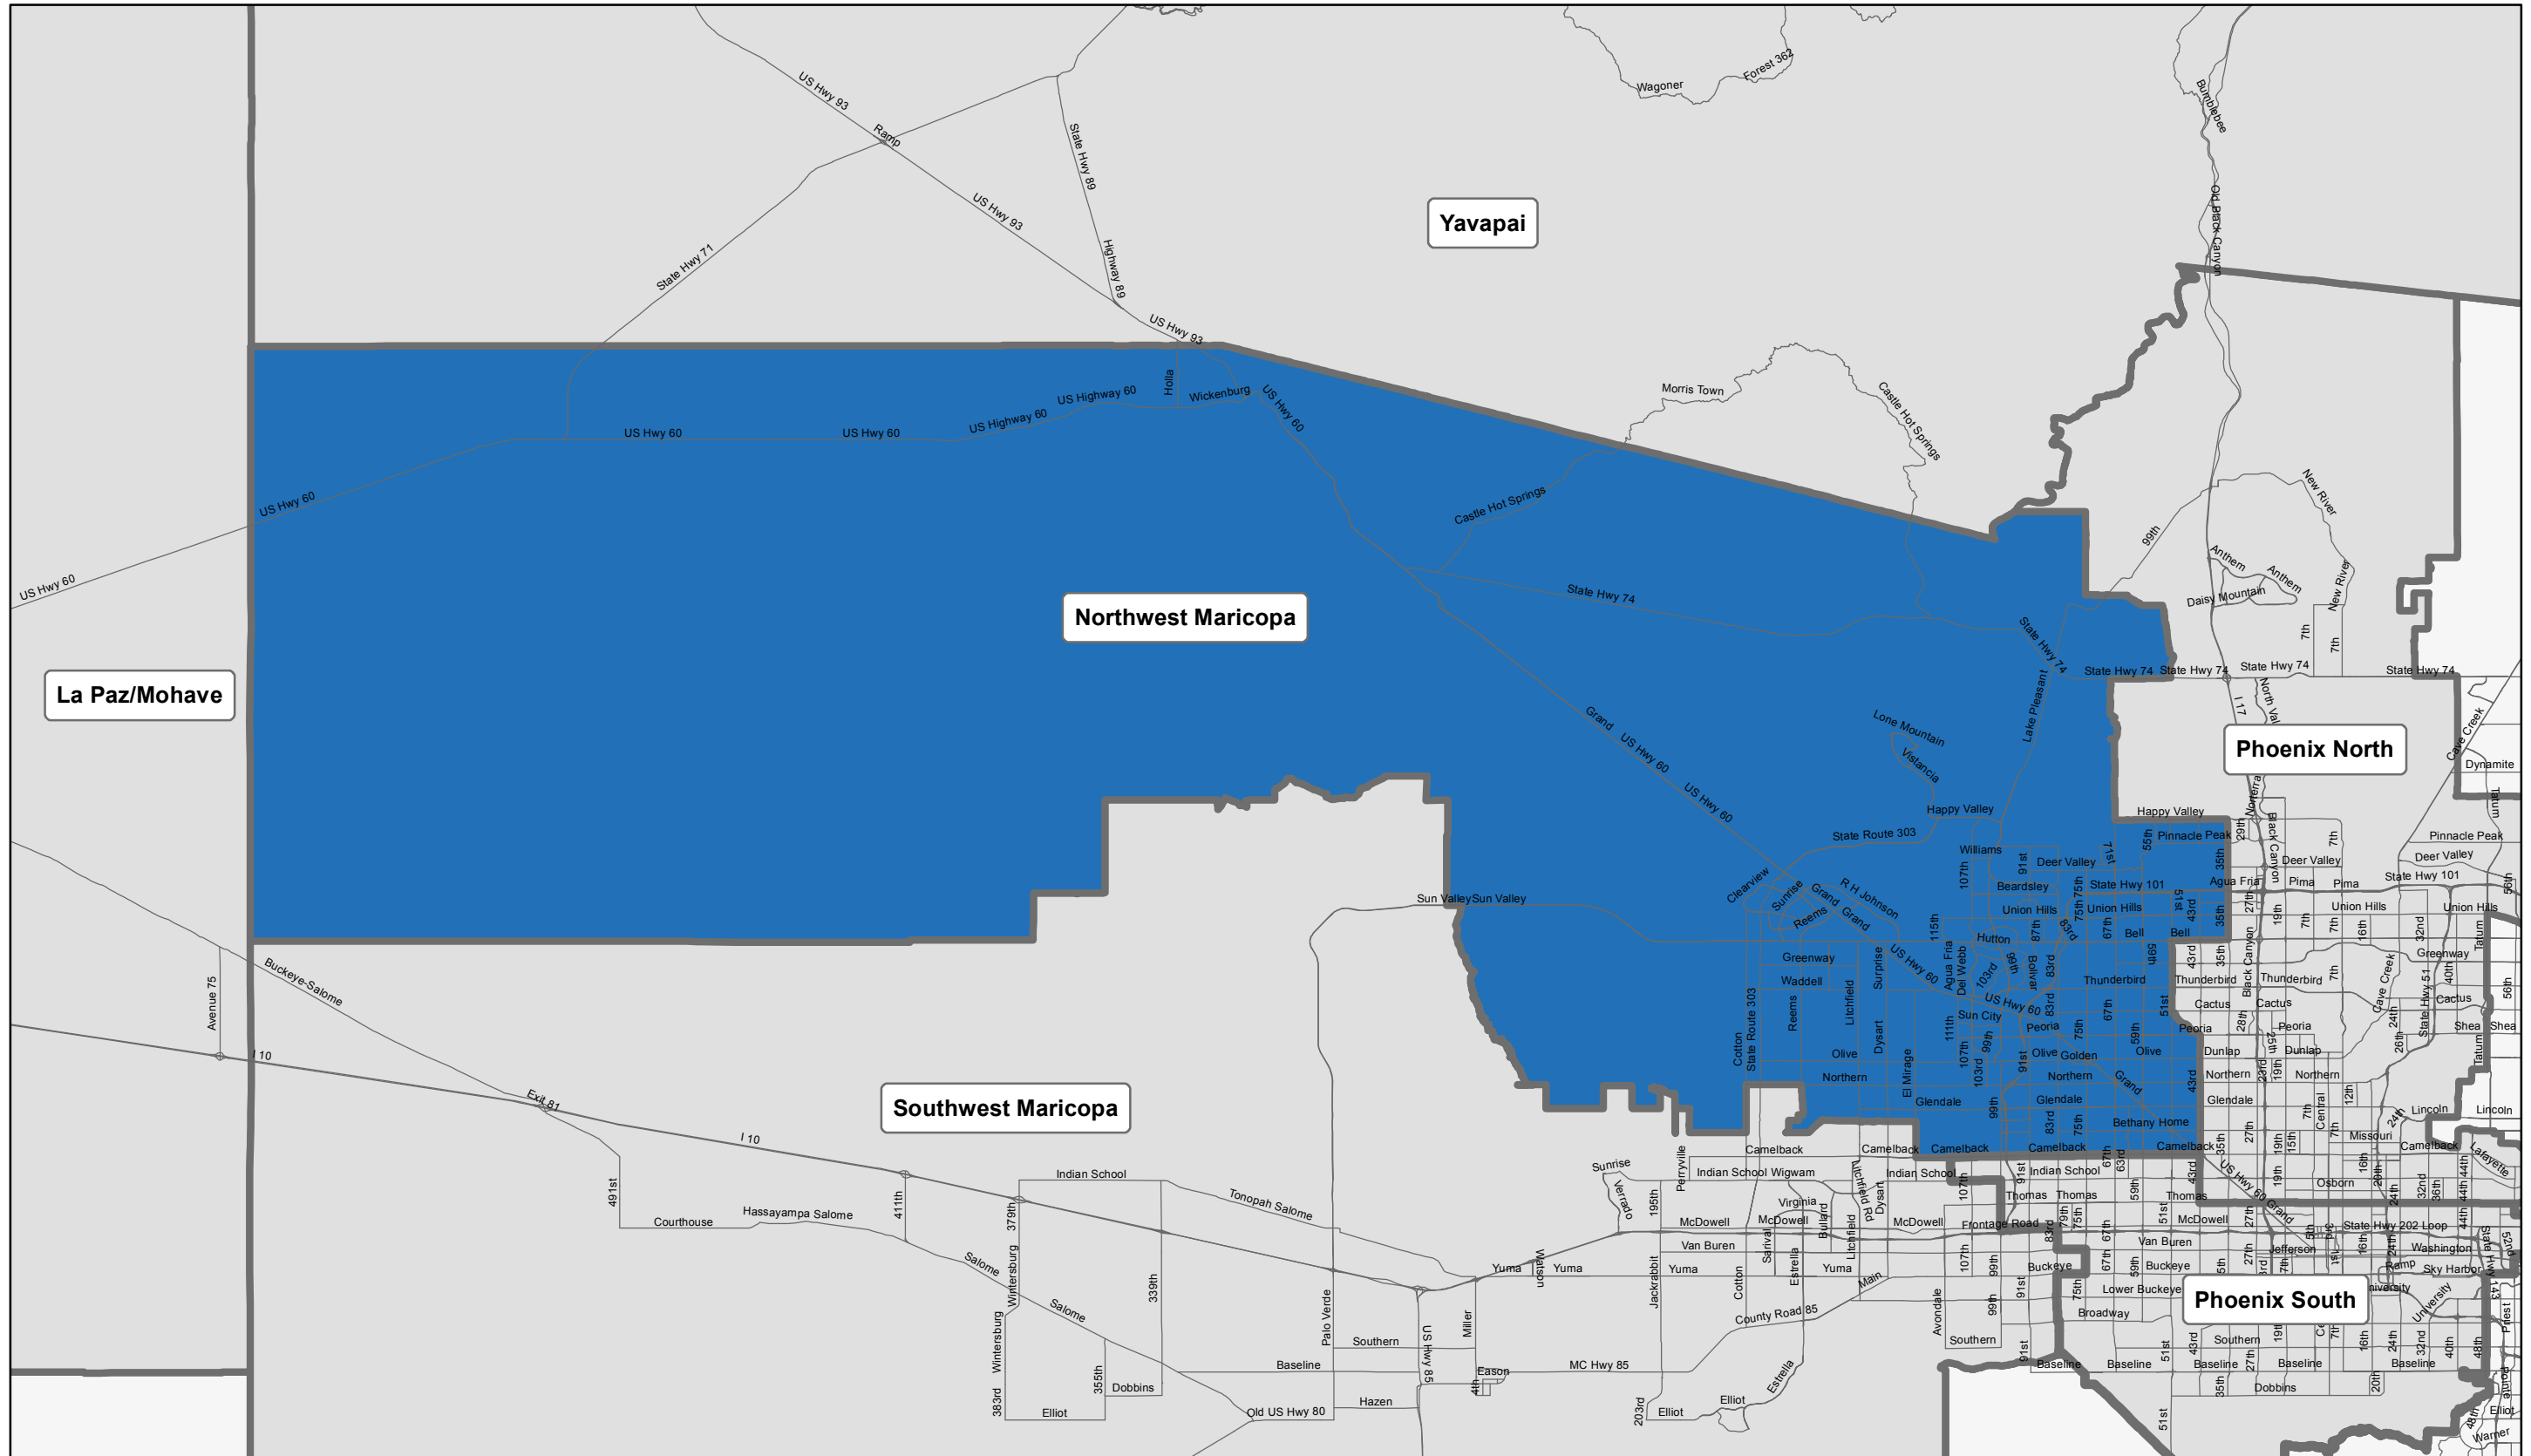

Northwest Maricopa Regional Partnership Council

Boundary Map

Northwest Maricopa Regional Partnership Council provides services within the cities of Aguila, El Mirage, Glendale, Luke Air Force base, Morristown, Peoria, Sun City, Sun City West, Surprise, Waddell, Wickenburg, Wittmann and Youngtown. The ZIP codes associated with those cities are: 85301, 85302, 85303, 85305, 85307, 85308, 85309, 85310, 85320, 85335, 85342, 85345, 85351, 85355, 85358, 85361, 85363, 85372, 85373, 85374, 85375, 85376, 85378, 85379, 85381, 85382, 85383, 85385, 85387, 85388 and 85390. The regional area also includes the portions of ZIP codes 85304 and 85306 within Glendale city limits.

First Things First Regional Boundary as of July 1, 2014 (FY2015)