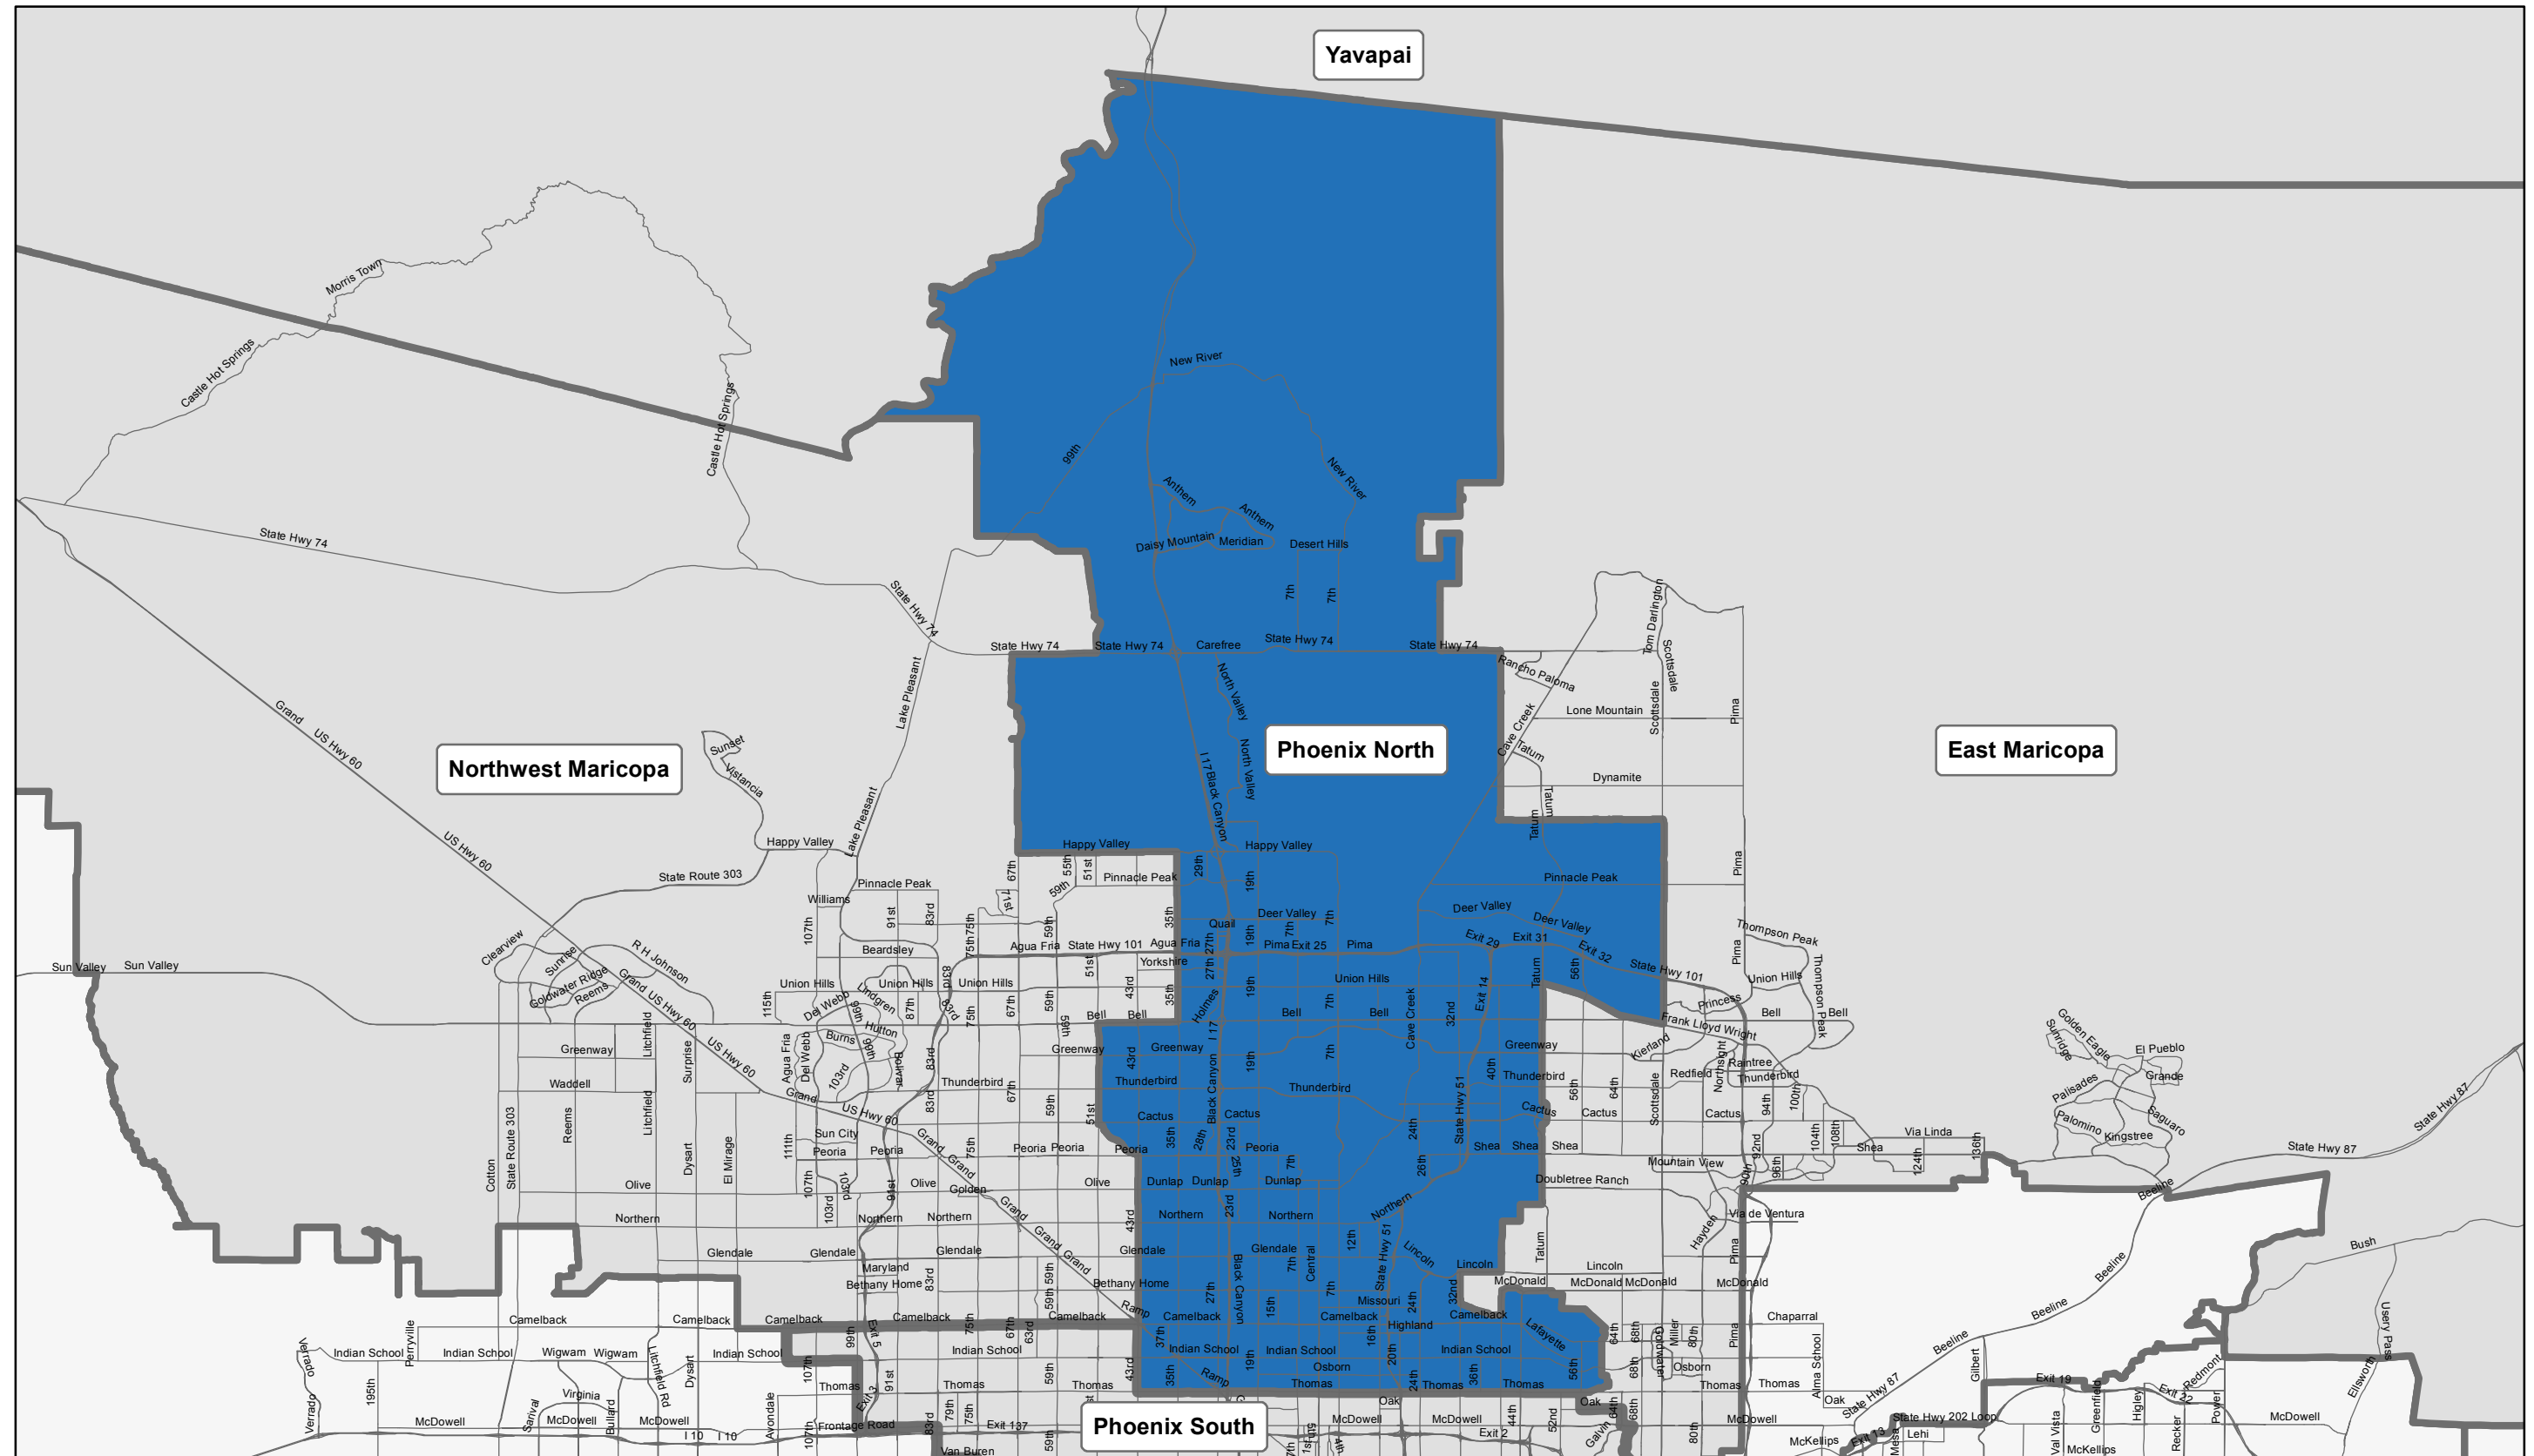

Boundary Map

Phoenix North Regional Partnership Council provides services in the city of Phoenix, north of Thomas Road, and as far north as the county line. At the northern most point, this includes the ZIP code areas of 85086 and 85087, the communities of New River and Anthem. The region does not include the city of Phoenix portions of the following ZIP code areas: 85308, 85310, 85331 and 85254; or the Maryvale area: 85031, 85033 and 85037.

First Things First Regional Boundary as of July 1, 2014 (FY2015)