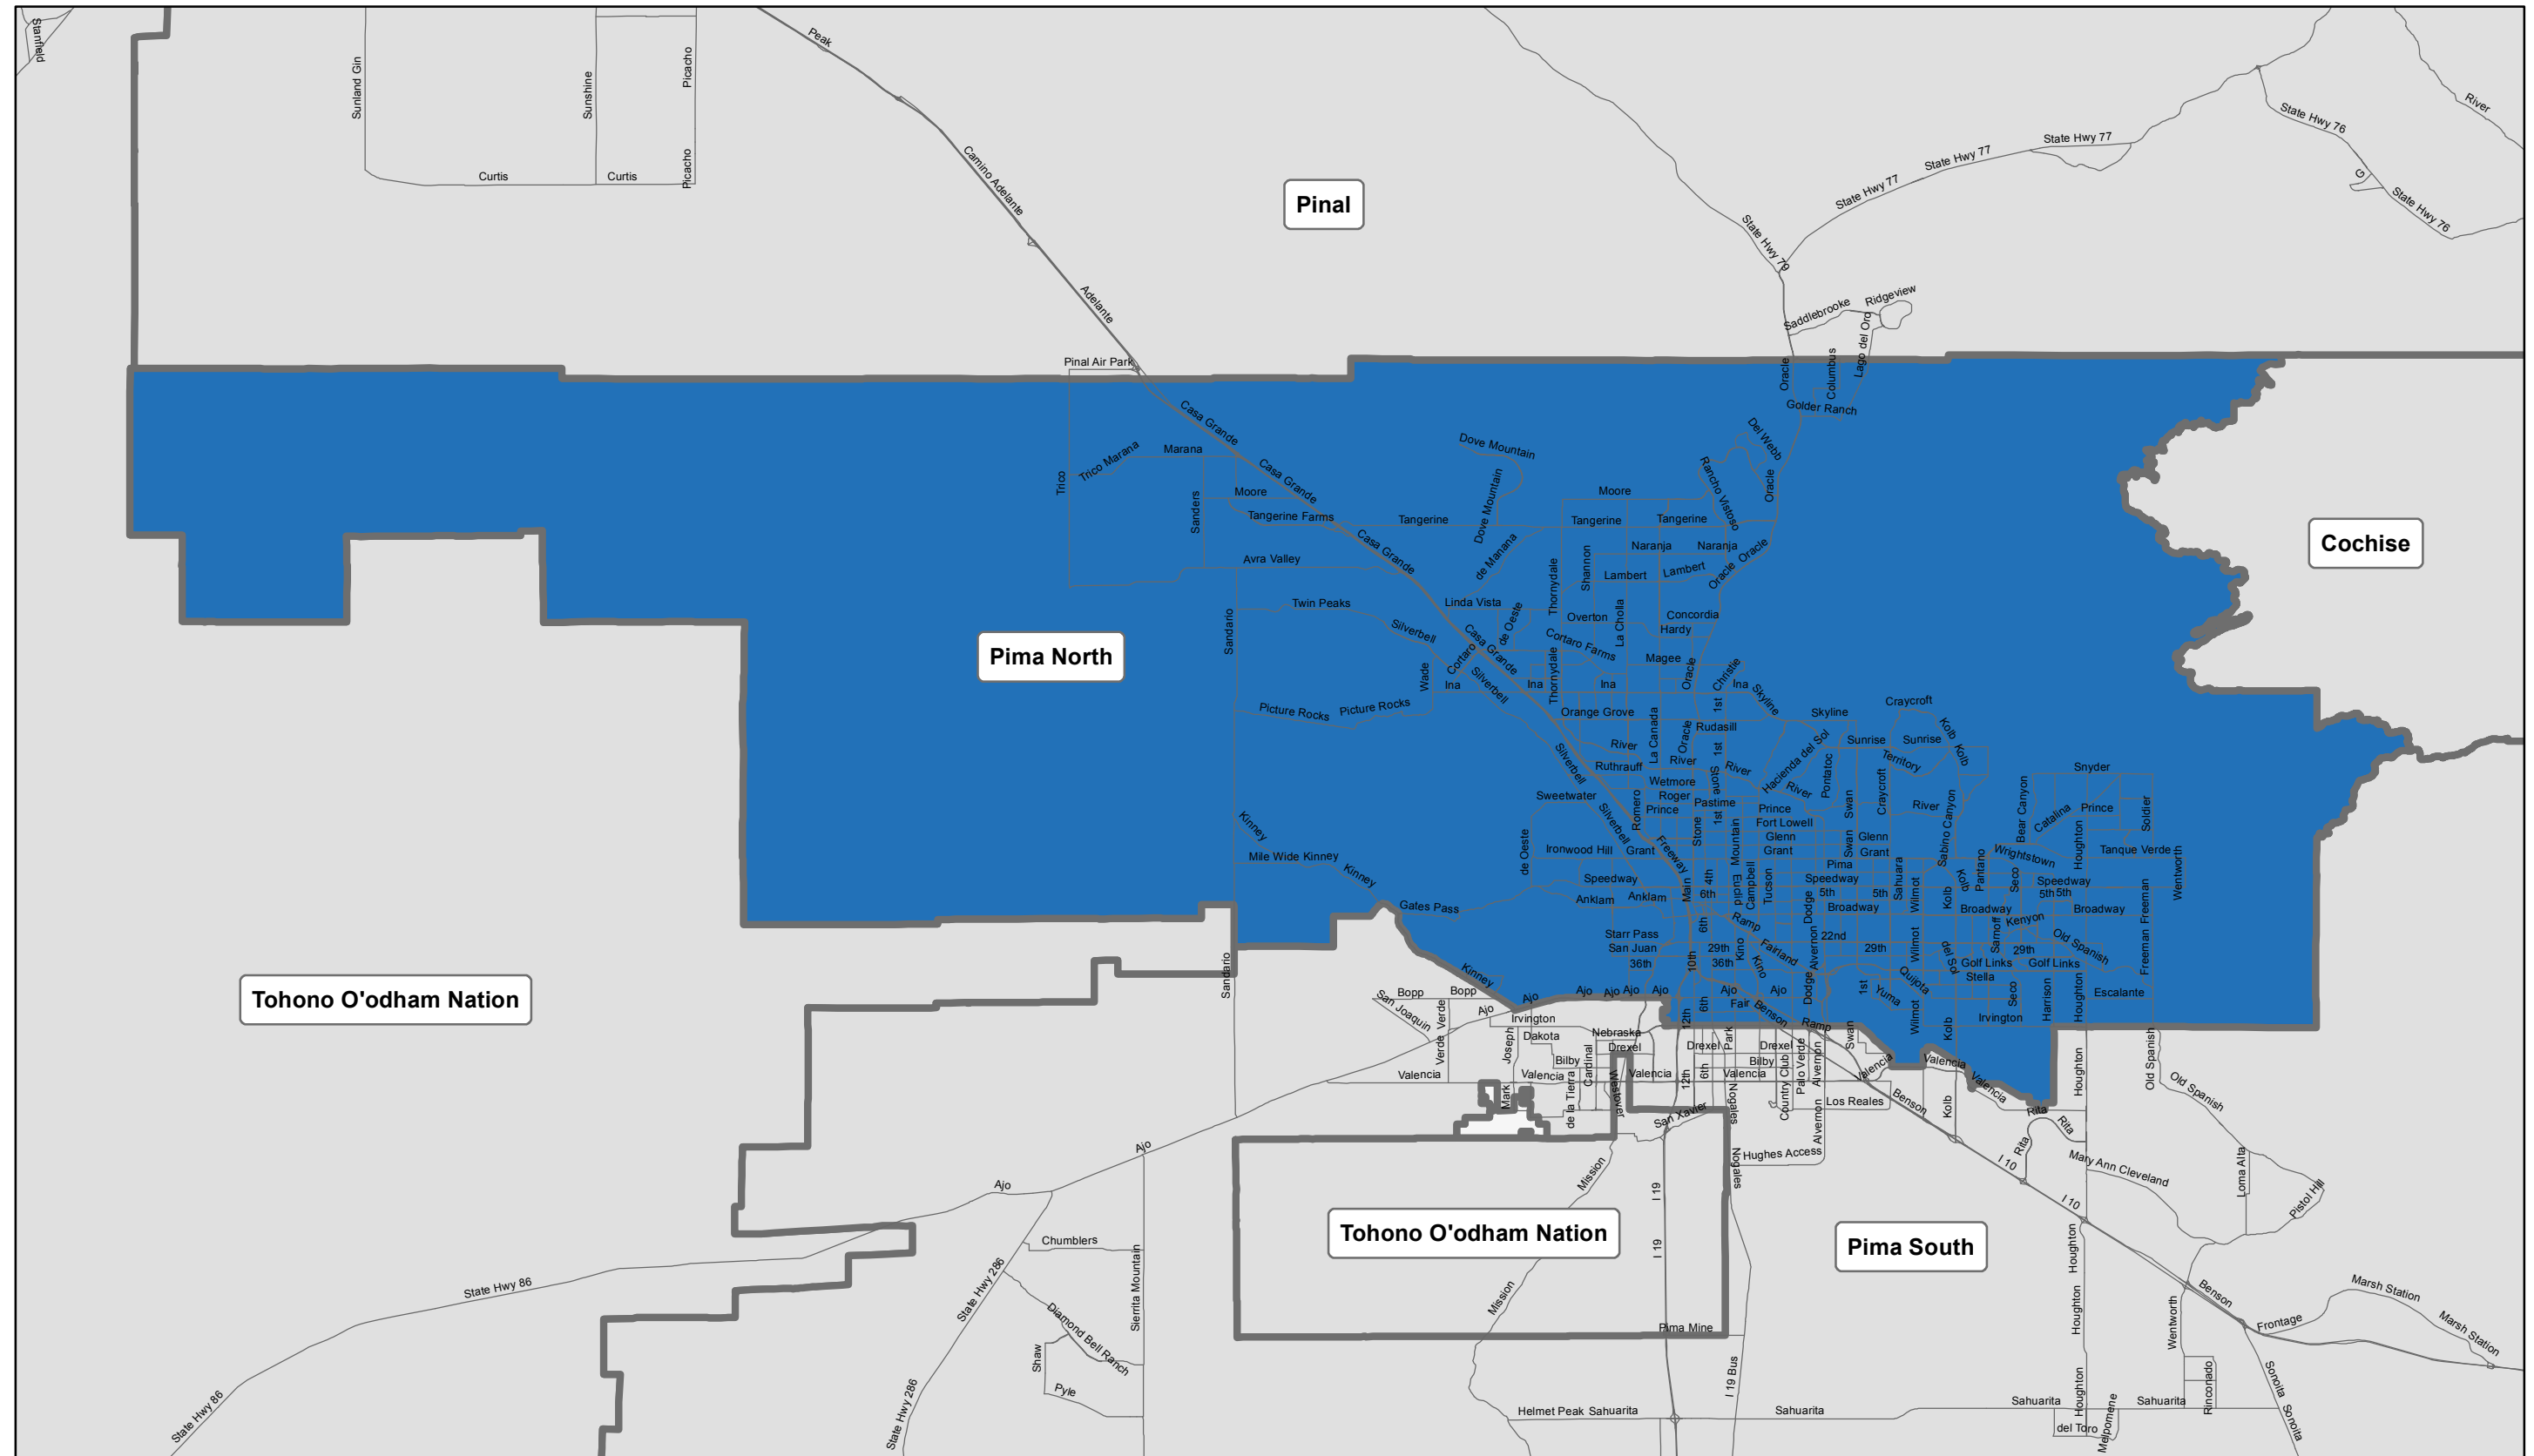

Pima North Regional Partnership Council

Boundary Map

Pima North Regional Partnership Council provides services to the communities of Catalina Foothills, Mount Lemmon, Marana, , Oro Valley, Rillito, the City of South Tucson, and the Central and Northern Foothills parts of Tucson, including ZIP codes: 85619, 85658, 85701, 85704, 85705, 85707, 85708, 85709, 85710, 85711, 85712, 85713, 85714, 85715, 85716, 85718, 85719, 85726, 85730, 85737, 85739, 85741, 85742, 85743, 85745, 85748, 85749, 85750, 85755 and the portion of ZIP code 85653 in Pima County. The region also includes Davis Monthan Air Force Base. As of July 1, 2014, ZIP codes 85746 and 85757, previously in the Central Pima region, are part of the Pima South region.

First Things First Regional Boundary as of July 1, 2014 (FY2015)