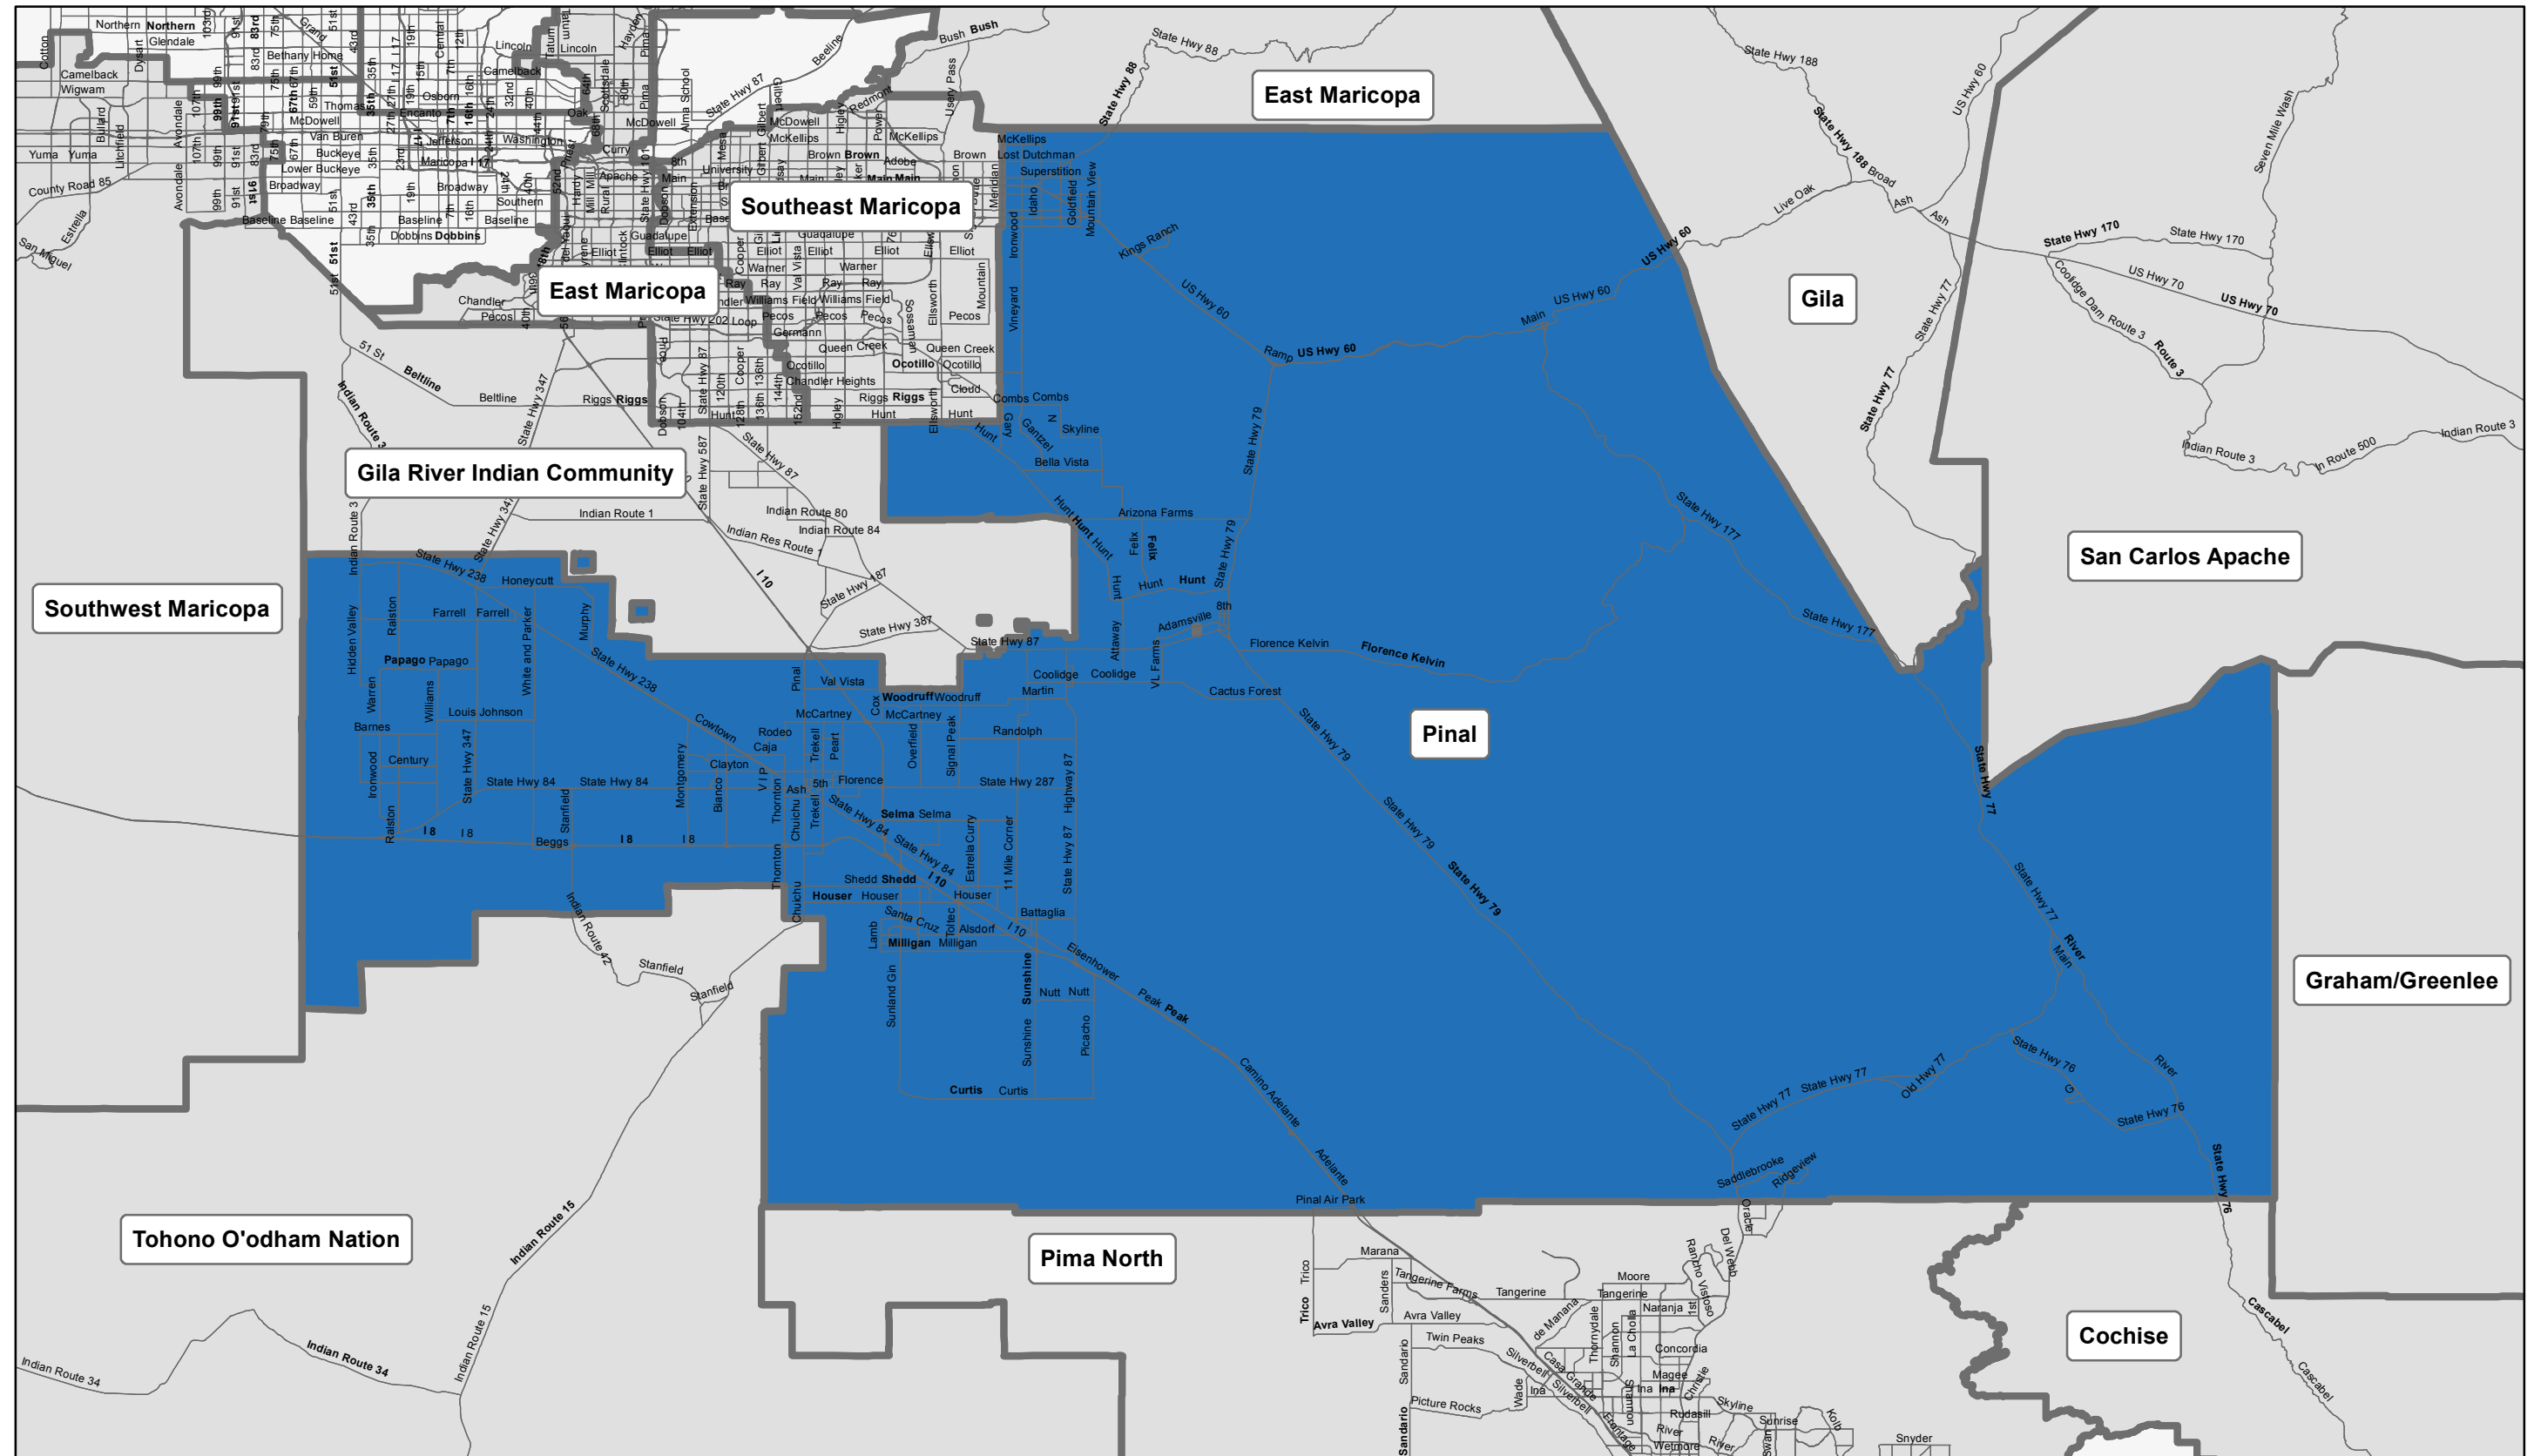

Pinal Regional Partnership Council

Boundary Map

Pinal Regional Partnership Council provides services throughout Pinal County and the Ak-Chin Indian Community. The area does not include the portion of Apache Junction city limits or ZIP code 85120 within Maricopa County, or the tribal lands of Gila River Indian Community, the Pascua Yaqui Tribe Reservation, the San Carlos Apache Indian Reservation or the tribal lands of the Tohono O'odham Nation.

First Things First Regional Boundary as of July 1, 2014 (FY2015)