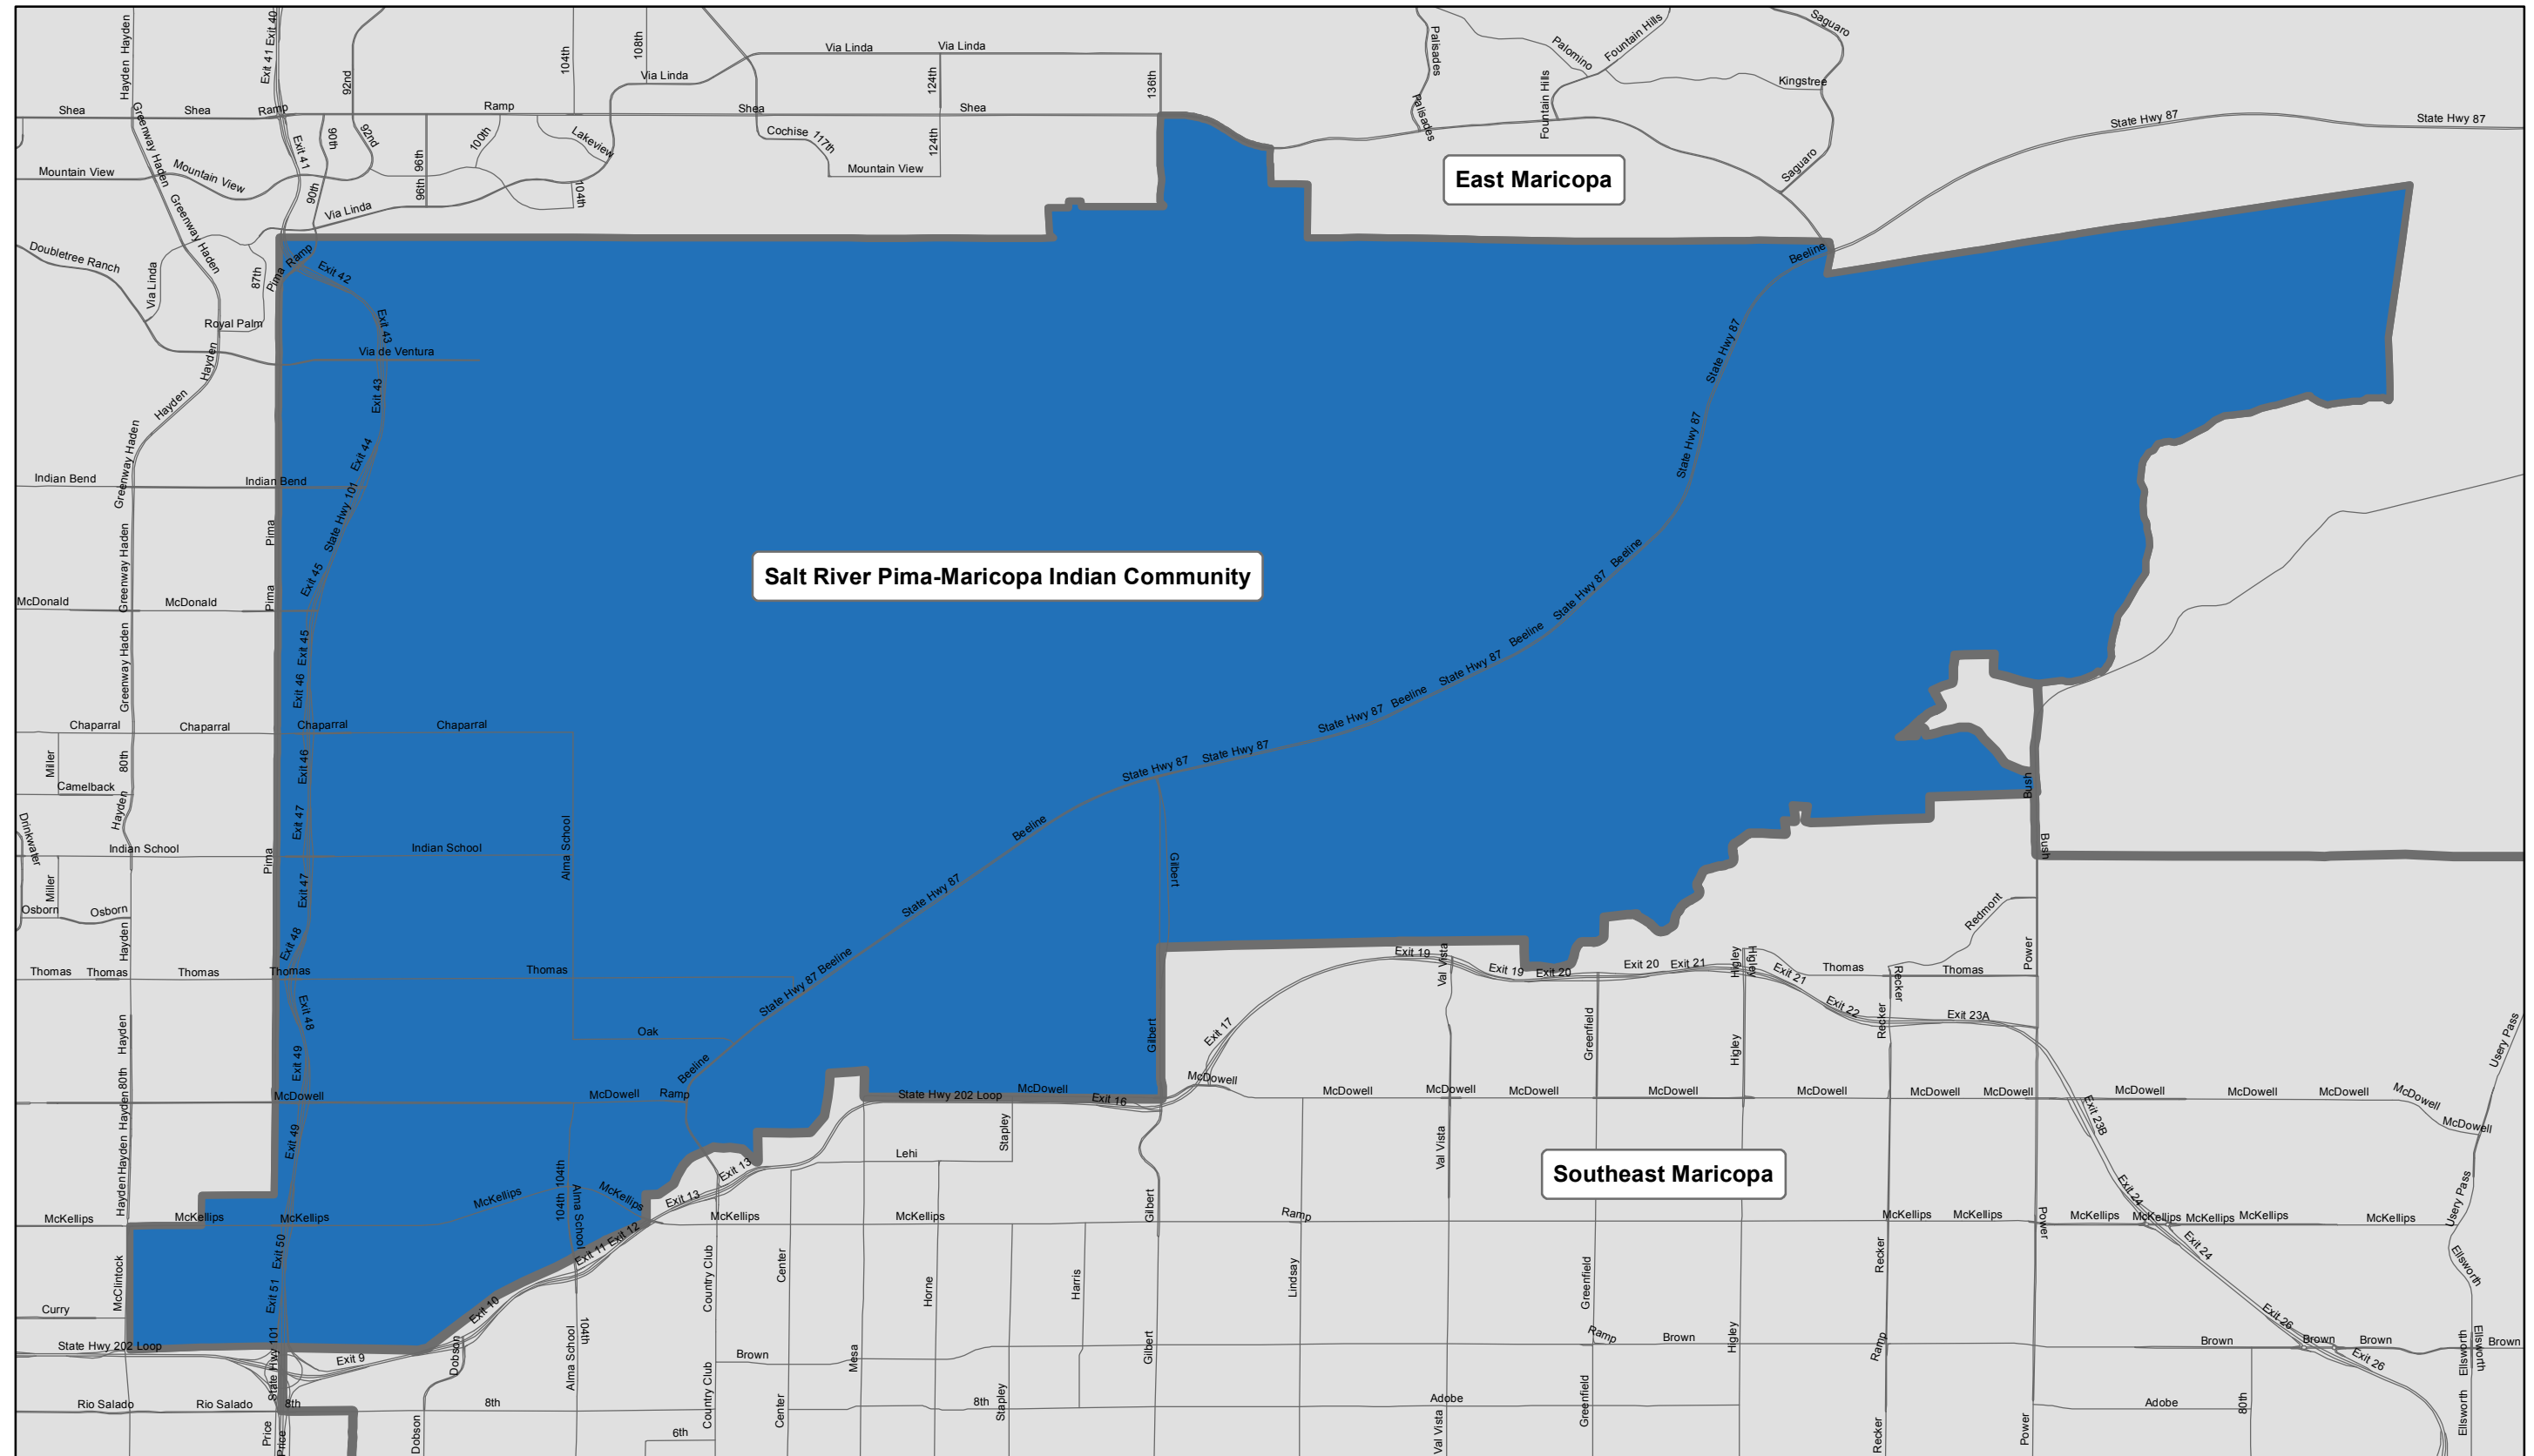

Boundary Map

Salt River Pima-Maricopa Indian Community Regional Partnership Council provides services on the Salt River Indian Reservation.

First Things First Regional Boundary as of July 1, 2014 (FY2015)